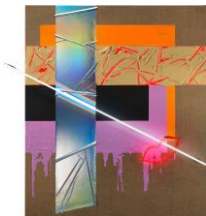

EUR 52,000.00 + VAT

MB0/P 85/00, Monica Bonvicini

**Hurricane and Other Catastrophes (#20)**, 2008

tempera and spray paint on Fabriano paper, framed  
200 x 150 cm; 78 3/4 x 59 in  
unique

EUR 36,000.00 + VAT