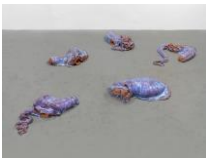

DZ/S 99/00, David Zink Yi
Rechts, Links, Vorne, Hinten, 2018
ceramic, glazed
5 parts, each approx. 20 x 90 x 50 cm;
7 3/4 x 35 1/2 x 19 2/3 in
unique

EUR 115,000.00 + VAT